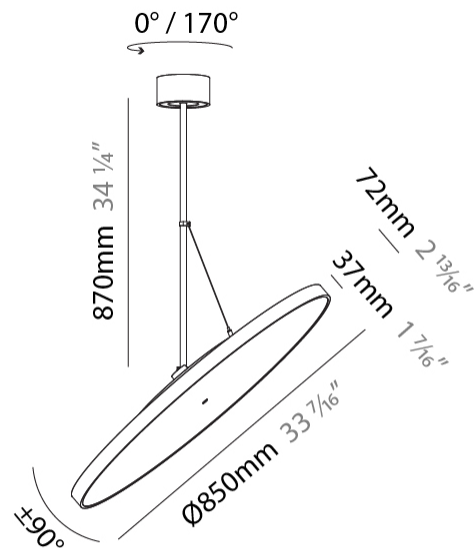

GENERAL

Series: Sign Diva Flex
Subseries: Sign Diva Flex
Brand: Prolicht
Division: Architectural
Mounting Type: Suspension
Mounting Location: Ceiling
Subcategory: Pendant

PHYSICAL

Diameter (mm): 850
Diameter (in): 33 ⁷/₁₆
Height (mm): 870
Height (in): 34 ¹/₄
Light Distribution: Adjustable / Direct
Weight (kg): 9
Weight (lbs): 19.8
Diffuser: PMMA - Opal / Micro-Prism / Sparkling Secret / Vintage Industrial
Fixture Finish: SSR / BKV / CWI / CRY / HAB / UFT / ITA / RUA / FTG / MYG / LOD / PUS / FRO / FUP / KIA / POP / BLS / SPG / MEY / GOH / GUM / CHC / COM / ABZ / JAG / OBR / MOS / ROR
Fixture Material: Extruded Aluminum / Steel

ELECTRICAL

Lamp Type: LED (Zhaga Standard)
Input Wattage (W): 96.8
Total Output Wattage (W): 76.8
Dimming: Tri-Mode (Non-Dimming and Phase Dimming (120Vac only) and 0-10V Dimming)
Driver Included: Yes
Driver Location: Integrated
Driver Type: Constant Current - Universal
Driver Class: Class 2
Input Voltage (V): 120 - 277
Constant Current (MA): 600

LED

Color Temperature (°K): 2700 / 3000 / 3500 / 4000
Max. Delivered Lumen (lm): 9094 / 9806 / 11385 / 11617
Nominal Lumen (lm): 10753 / 11596 / 13461 / 13736
CRI: >90 CRI
Lamp Life (hrs): 50000

OPTICAL

RATINGS AND CERTIFICATIONS

Certified By: Certified for North American Standards
IP rating: IP20