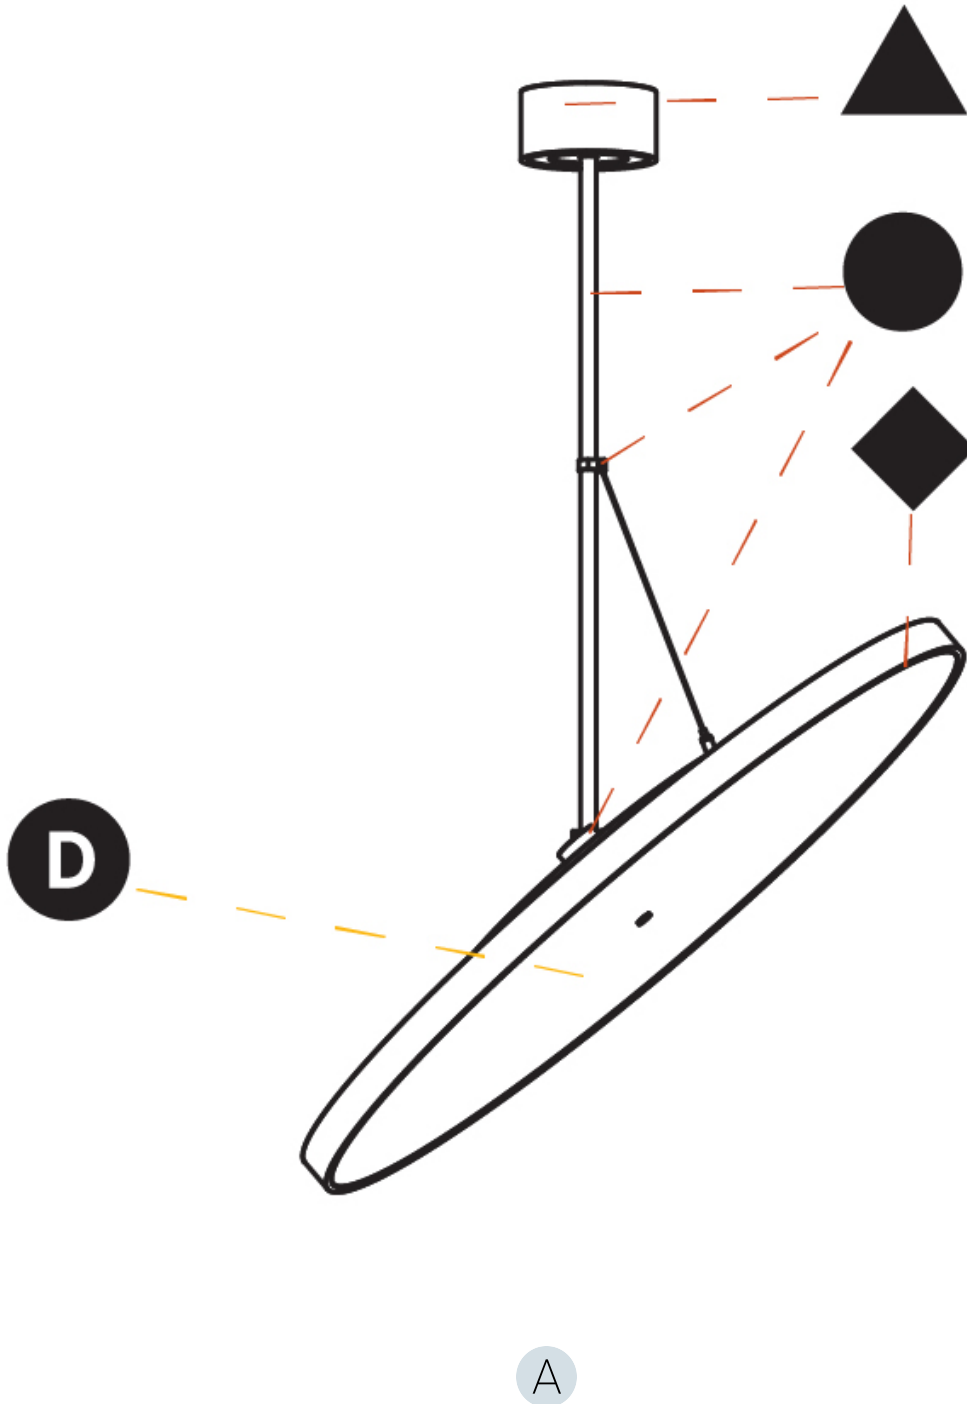

SIGN DIVA FLEX SUSPENSION

A30857-

PROJECT	_____
TYPE	_____
SPECIFIER	_____
QUANTITY	_____
DATE	_____