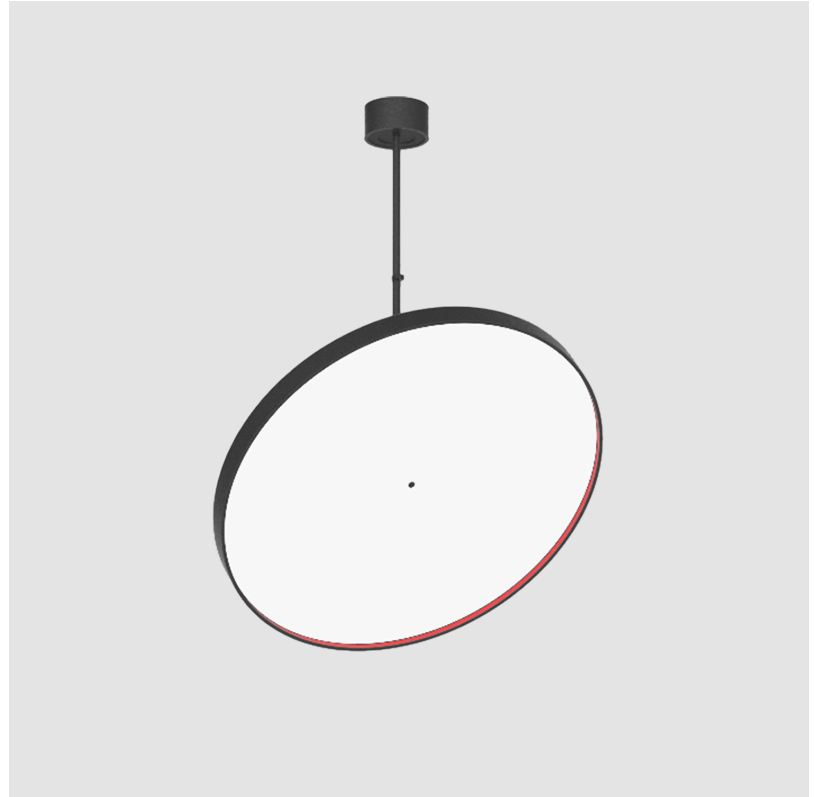

SIGN DIVA FLEX SUSPENSION

A30857-

base number LED Dimming Color Temperature Finishes (Diamond) Finishes (Triangle) Finishes (Circle) Diffuser with Ring

- To build a product code in our configurator select the specify button on the base model # product page
- To build a manual product code on this datasheet choose from the options listed below in blue font and add the suffix to the base model #

GENERAL

Series: Sign Diva Flex
 Subseries: Sign Diva Flex
 Brand: Prolicht
 Division: Architectural
 Mounting Type: Suspension
 Mounting Location: Ceiling
 Subcategory: Pendant

PHYSICAL

Diameter (mm): 850
 Diameter (in): 33 ⁷/₁₆
 Height (mm): 870
 Height (in): 34 ¹/₄
 Light Distribution: Adjustable / Direct
 Weight (kg): 9
 Weight (lbs): 19.8
 Diffuser: PMMA - Opal / Micro-Prism / Sparkling Secret / Vintage Industrial
 Fixture Finish: SSR / BKV / CWI / CRY / HAB / UFT / ITA / RUA / FTG / MYG / LOD / PUS / FRO / FUP / KIA / POP / BLS / SPG / MEY / GOH / GUM / CHC / COM / ABZ / JAG / OBR / MOS / ROR
 Fixture Material: Extruded Aluminum / Steel

GENERAL

Series: Sign Diva Flex
Subseries: Sign Diva Flex Korona
Brand: Prolicht
Division: Architectural
Mounting Type: Suspension
Mounting Location: Ceiling
Subcategory: Pendant

PHYSICAL

Diameter (mm): 850
Diameter (in): 33 7/16
Height (mm): 870
Height (in): 34 1/4
Light Distribution: Adjustable / Direct
Weight (kg): 9
Weight (lbs): 19.8
Diffuser: PMMA - Opal / Micro-Prism / Sparkling Secret / Vintage Industrial
Fixture Finish: SSR / BKV / CWI / CRY / HAB / UFT / ITA / RUA / FTG / MYG / LOD / PUS / FRO / FUP / KIA / POP / BLS / SPG / MEY / GOH / GUM / CHC / COM / ABZ / JAG / OBR / MOS / ROR
Fixture Material: Extruded Aluminum / Steel

Adjustability: Rotational 170°; Tilt 90°
--

RATINGS AND CERTIFICATIONS

Certified By: Certified for North American Standards
IP rating: IP20

SIGN DIVA FLEX KORONA SUSPENSION

A30867-

PROJECT	_____
TYPE	_____
SPECIFIER	_____
QUANTITY	_____
DATE	_____