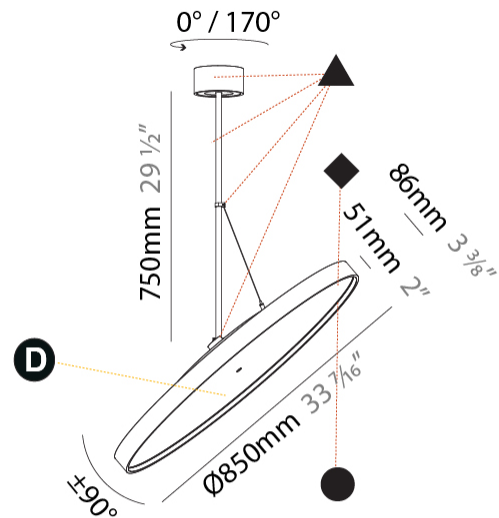

GENERAL

Series: Sign Diva Flex
 Subseries: Sign Diva Flex
 Brand: Prolicht
 Division: Architectural
 Mounting Type: Suspension
 Mounting Location: Ceiling
 Subcategory: Pendant

PHYSICAL

Diameter (mm): 850
 Diameter (in): 33 ⁷/₁₆
 Height (mm): 870
 Height (in): 34 ¹/₄
 Light Distribution: Adjustable / Direct
 Weight (kg): 9
 Weight (lbs): 19.8
 Diffuser: PMMA - Opal / Micro-Prism / Sparkling Secret / Vintage Industrial
 Fixture Finish: SSR / BKV / CWI / CRY / HAB / UFT / ITA / RUA / FTG / MYG / LOD / PUS / FRO / FUP / KIA / POP / BLS / SPG / MEY / GOH / GUM / CHC / COM / ABZ / JAG / OBR / MOS / ROR
 Fixture Material: Extruded Aluminum / Steel

GENERAL

Series: Sign Diva Flex
Subseries: Sign Diva Flex Korona
Brand: Prolicht
Division: Architectural
Mounting Type: Suspension
Mounting Location: Ceiling
Subcategory: Pendant

PHYSICAL

Diameter (mm): 850
Diameter (in): 33 7/16
Height (mm): 870
Height (in): 34 1/4
Light Distribution: Adjustable / Direct
Weight (kg): 9
Weight (lbs): 19.8
Diffuser: PMMA - Opal / Micro-Prism / Sparkling Secret / Vintage Industrial
Fixture Finish: SSR / BKV / CWI / CRY / HAB / UFT / ITA / RUA / FTG / MYG / LOD / PUS / FRO / FUP / KIA / POP / BLS / SPG / MEY / GOH / GUM / CHC / COM / ABZ / JAG / OBR / MOS / ROR
Fixture Material: Extruded Aluminum / Steel

Adjustability: Rotational 170°; Tilt 90°
--

RATINGS AND CERTIFICATIONS

Certified By: Certified for North American Standards
IP rating: IP20

SIGN DIVA FLEX KORONA SUSPENSION

A30867-

PROJECT	_____
TYPE	_____
SPECIFIER	_____
QUANTITY	_____
DATE	_____